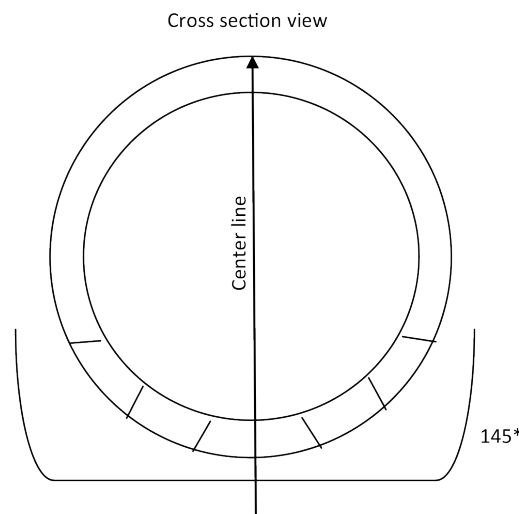

JAMIE KURTH : JM EAGLE 8" X 20' SDR21 SLOTTED BELLED END PVC PIPE

Cross Slotted View

Lateral view

3 rows of .125" Cross Slots on 1" spacing
Rows are contained within 145 degrees
For 8" x 20' SDR21 Slotted Belled End PVC Pipe