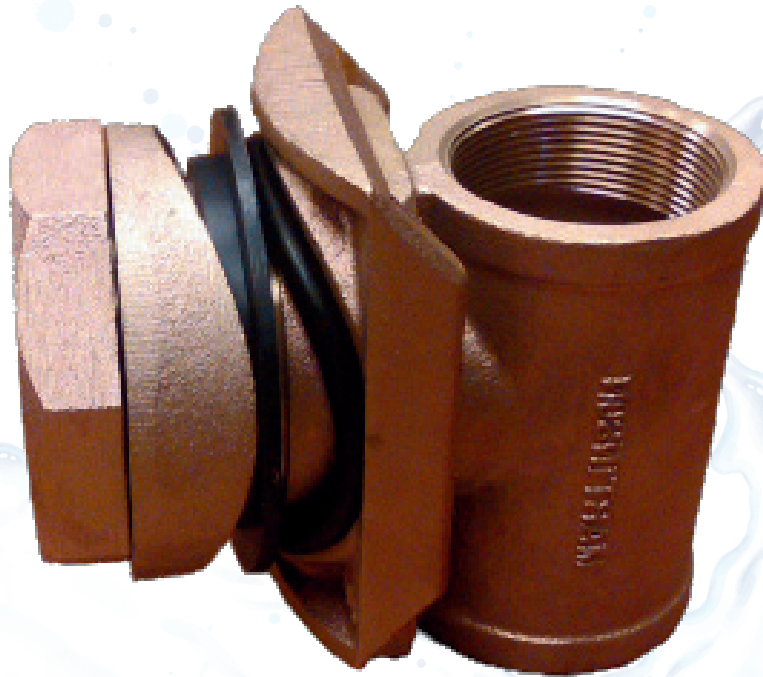

# SP-70LF PITLESS ADAPTER

- 2" Drop Pipe
- 6 5/8" to 7" Casing O.D.
- Will Support 700lbs
- Replacement Pressure Seal: **Part # OR-28T**