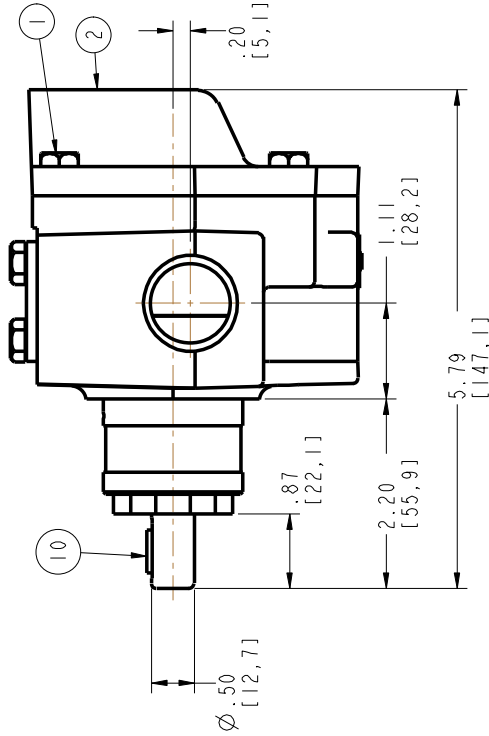

Item	Part Number	Description	Qty.
1	E90HC-6	Screw, Cover	4
2	ED630A	Cover	1
3	E11F	Bearing	1
4	E21E	Wiper Seal	1
5	E28E	O-Ring, Cover	1
6	ED626F1	Rotor	1
7	ED6CT3PK	Shaft & Pinion Assembly	1
8	D814PK	Shaft	1
9	ED615C1	Pinion	1
10	E13C50	Key 1/8 Sq X 1/2 Lg	1
11	E11F2	Bearing	1
12	E49E	Set Screw, Vent	2
13	ED83A7	Case	1
14	E24SE	O-ring-Gland	1
15	E18E	Shaft Seal	2
19	E22S3F4	Gland	1
20	SE2018NT0	O-Ring, Cover Plate	2
21	ED530CP	Cover Plate	1
22	E90HC-5	Screw, Cover Plate	4

Right Side

Cutaway View
 Bottom

Rotation Arrow Denotes
 Standard Clockwise Rotation
 Cutaway View
 Shaft End

Bracketed Dimensions are mm.

**6U - 6 GPM
 Universal Pump - Revised 2008**