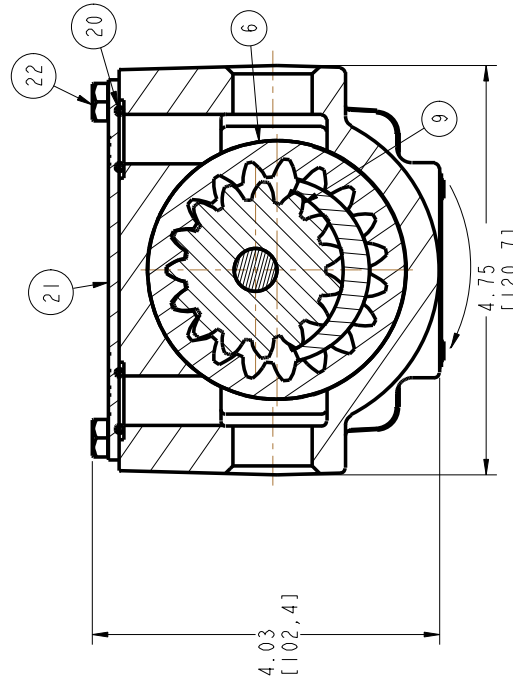

Item	Part Number	Description	Qty.
1	E90HC-6	Screw, Cover	4
2	ED630A	Cover	1
3	E11F	Bearing	1
4	E21E	Wiper Seal	1
5	E28E	O-Ring, Cover	1
6	ED626F1	Rotor	1
7	ED6CT3PK	Shaft & Pinion Assembly	1
8	D814PK	Shaft	1
9	ED615C1	Pinion	1
10	E13C50	Key 1/8 Sq X 1/2 Lg	1
11	E11F2	Bearing	1
12	E49E	Set Screw, Vent	2
13	ED83A7	Case	1
14	E24SE	O-ring-Gland	1
15	E18E	Shaft Seal	2
19	E22S3F4	Gland	1
20	SE2018NT0	O-Ring, Cover Plate	2
21	ED530CP	Cover Plate	1
22	E90HC-5	Screw, Cover Plate	4

Right Side

Cutaway View
 Bottom

Rotation Arrow Denotes
 Standard Clockwise Rotation
 Cutaway View
 Shaft End

Bracketed Dimensions are mm.

**6U - 6 GPM
 Universal Pump - Revised 2008**