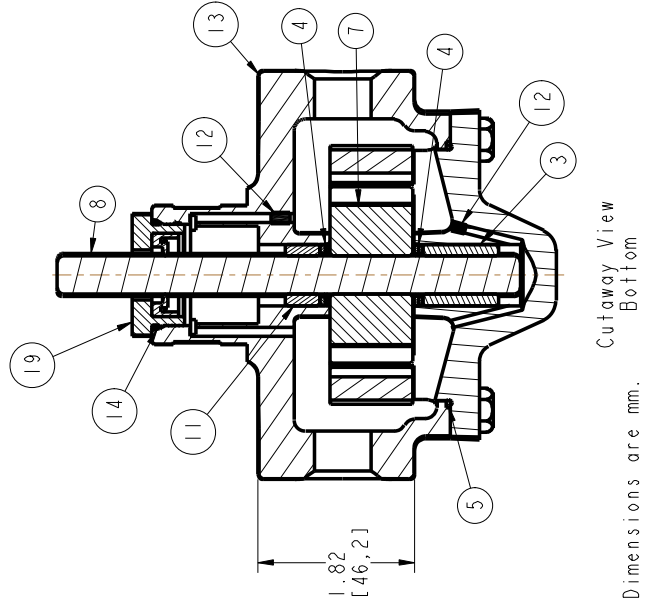

Item	Part Number	Description	Qty.
1	E90HC-6	Screw, Cover	4
2	ED630A	Cover	1
3	E11F	Bearing	1
4	E21E	Wiper Seal	1
5	E28E	O-Ring, Cover	1
6	ED626F1	Rotor	1
7	ED6CT3PK	Shaft & Pinion Assembly	1
8	D814PK	Shaft	1
9	ED615C1	Pinion	1
10	E13C50	Key 1/8 Sq X 1/2 Lg	1
11	E11F2	Bearing	1
12	E49E	Set Screw, Vent	2
13	ED83A7	Case	1
14	E24SE	O-ring-Gland	1
15	E18E	Shaft Seal	2
19	E22S3F4	Gland	1
20	SE2018NT0	O-Ring, Cover Plate	2
21	ED530CP	Cover Plate	1
22	E90HC-5	Screw, Cover Plate	4

Right Side

Cutaway View
 Bottom

Rotation Arrow Denotes
 Standard Clockwise Rotation
 Cutaway View
 Shaft End

Bracketed Dimensions are mm.

**6U - 6 GPM
 Universal Pump - Revised 2008**