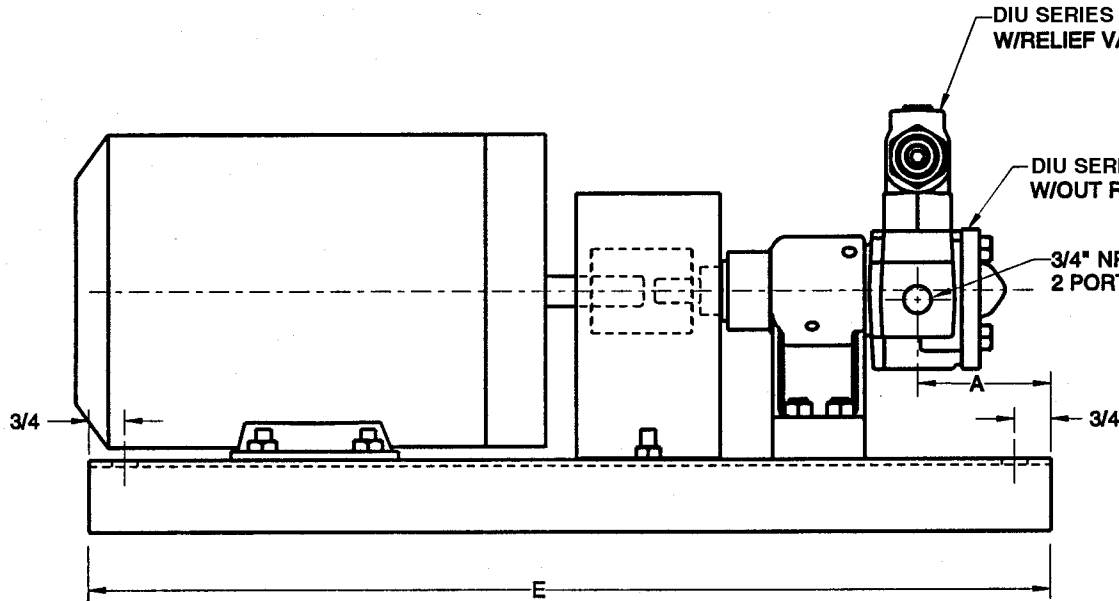

BEDPLATE	FRAME	D	E
S56B	48	3	20
	56, 143 145	3-1/2	
S140B	182 184	3-1/2	24

PUMP	A
1-5U	2-13/16
6 & 8U	2-3/4

LEFT SIDE

Motor Rotates in  
Direction Shown

FRONT VIEW