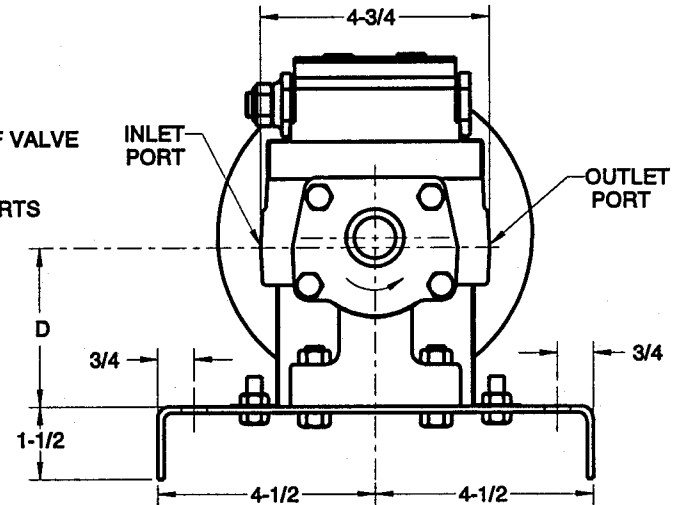

BEDPLATE	FRAME	D	E
S56B	48	3	20
	56, 143 145	3-1/2	
S140B	182 184	3-1/2	24

PUMP	A
1-5U	2-13/16
6 & 8U	2-3/4

LEFT SIDE

Motor Rotates in  
Direction Shown

FRONT VIEW